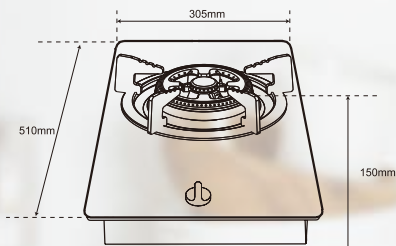

★BENCHTOP CUT-OUT DIMENSIONS
櫃面開孔尺寸