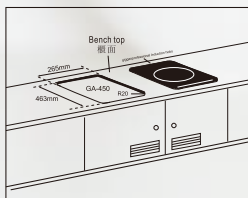

規格 Specification

型號 Model Number	GA-450 (TG)	GA-450 (LPG)
氣體種類 Gas Type	石油氣 LP.GAS	煤氣 TOWN GAS
氣體壓力 Gas Pressure	1500Pa	2900Pa
耗氣量 Gas Consumption	6.0kW	4.5kW
電源供應 Electric Supply	DC1.5V x 1 (D' Size Battery)	
點火方式 Ignition Method	自動電子點火 Electric Automatic Ignition	
安全裝置 Safety Device	有 Yes	
整體尺寸 Overall Dimensions	85-150x510x305 (毫米) 85-150x510x305 (mm)	
開孔尺寸 Cut-out Dimensions	470x270 (毫米) 470x270 (mm)	
重量 Net Weight	14 Kg	

Giggas 上將氣體爐具專家

產品銷售熱線: 2347 9278
電郵: service@giggas.com

總代理: 上將工程有限公司
WORLD ENGINEERING LIMITED