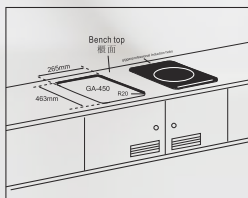

★BENCHTOP CUT-OUT DIMENSIONS
檯面開孔尺寸

GA-450(TG) 煤氣
Towngas

GA-450(LPG) 石油氣
LP Gas

規格 Specification

型號 Model Number	GA-450 (TG)	GA-450 (LPG)
氣體種類 Gas Type	煤氣 TOWN GAS	石油氣 LP.GAS
氣體壓力 Gas Pressure	1500Pa	2900Pa
額定熱負荷 Rated Heat Input	Left Burner 6.0kW Right Burner 6.0kW	Left Burner 4.5kW Right Burner 4.5kW
電源供應 Electric Supply	DC1.5V x 1 (D' Size Battery)	
點火方式 Ignition Method	自動電子點火 Electric Automatic Ignition	
安全裝置 Safety Device	有 Yes	
整體尺寸 Overall Dimensions	85-150x510x305 (毫米) 85-150x510x305 (mm)	
開孔尺寸 Cut-out Dimensions	470x270 (毫米) 470x270 (mm)	
重量 Net Weight	14 Kg	

網址: www.giggas.com
電郵: service@giggas.com