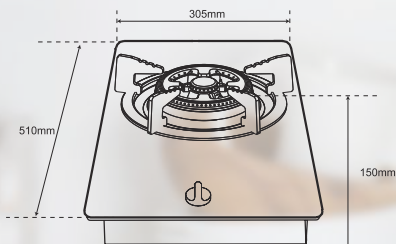

上將氣體煮食爐系列

嵌入式氣體煮食爐

Blossom Flame Built-in Gas Cooker