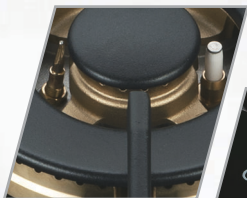

giggas *Plus*
Germany

giggas *Plus*
Germany

SCHOTT
CERAN®

Domino 1 Burner Gas Hob
GP-301(TG) / GP-301(LPG)

Electronic Pulse Type Ignitor

SCHOTT Tempered glass

Defendi burner (made in Italy)

Domino 1 Burner Gas Hob , GP-301

6000w

強勁火力

63%

熱效率達

5 years warranty (Labour only)
2 years warranty (Including parts and labour)

PRODUCT INFORMATION

Features

- Town gas or LP Gas operation
- Number of burner: 1
- Electric ignition
- Brass burner
- Flame failure safety device
- SCHOTT CERAN glass
- Colour: Black

Technical Information

- Power:
 - Town Gas: 6,000W
 - LP Gas: 5,000W
- Battery operated (DC : 1.5V)
- Product Dimensions (mm):
115H x 292W x 515D
- Cut Out Dimensions (mm):
265W x 490D

Installation diagram