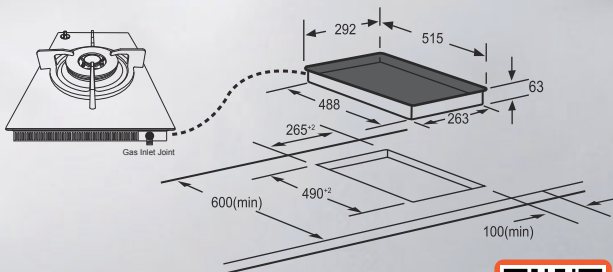

Technical Information

- Power:
 - Town Gas: 6,000W
 - LP Gas: 5,000W
- Battery operated (DC : 1.5V)
- Product Dimensions (mm):
115H x 292W x 515D
- Cut Out Dimensions (mm):
265W x 490D

Installation diagram